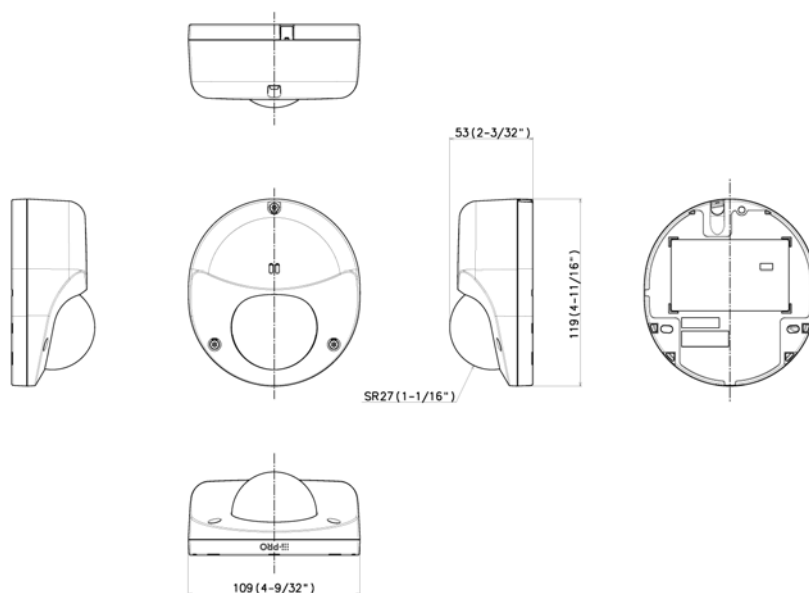

WV-QAT502-W
Gangbox Adapter

WV-QCL100-W
Mount Bracket

WV-QCL101-W
Mount Bracket

WV-QCN500-W
Mount Bracket

WV-QJB500-W
Mount Bracket

WV-QJB502A-W
Mount Bracket

WV-QPL500-W
Mount Bracket

WV-QWL500-W
Mount Bracket

APPEARANCE

Mass : Approx. 550 g [1.21 lbs]

Unit:mm