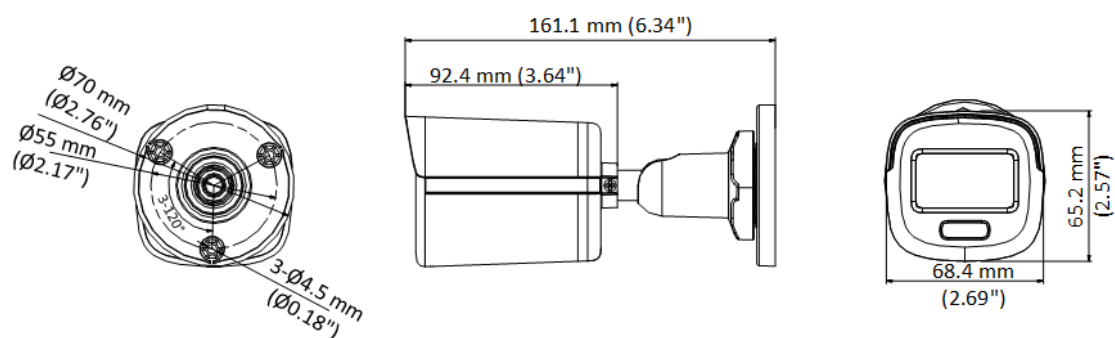

### 4K ColorVu POC Fixed Mini Bullet Camera

- High quality imaging with 8 MP, 3840 × 2160 resolution
- 24/7 color imaging
- Clear imaging against strong back light due to 130 dB true WDR technology
- 3D DNR technology delivers clean and sharp images
- 2.8 mm, 3.6 mm fixed focal lens
- Up to 20 m white light distance for bright night imaging
- Water and dust resistant (IP67)

## ▪ Specification

Specification	
Image Sensor	8 MP CMOS
Signal System	PAL/NTSC
Resolution	3840 (H) × 2160 (V)
Frame Rate	TVI: 8 MP @ 12.5 fps/15 fps, 3K @ 20 fps, 1080P @ 25 fps/30 fps
Min. Illumination	0.0005 Lux@(F1.0, AGC ON), 0 Lux with white light
Shutter Time	PAL: 1/12.5 s to 1/50,000 s; NTSC: 1/15 s to 1/50,000 s
Lens	2.8 mm, 3.6 mm fixed focal lens
Field of View	2.8 mm, horizontal FOV: 110°, vertical FOV: 59°, diagonal FOV: 131° 3.6 mm, horizontal FOV: 93°, vertical FOV: 48°, diagonal FOV: 113°
Lens Mount	M16
Light Alarm	Solid Light Alarm (White Light)
Day & Night	Color
WDR (Wide Dynamic Range)	≥130 dB
Angle Adjustment	Pan: 0° to 360°, Tilt: 0° to 90°, Rotation: 0° to 360°
Menu	
White Light	Auto/Off
Image Mode	STD/HIGH-SAT/HIGHLIGHT
AGC	Yes
Day/Night Mode	Color
White Balance	Auto/Manual
AE (Auto Exposure) Mode	WDR, BLC, HLC, Global, HLS
Privacy Mask	4 programmable privacy masks
Motion Detection	4 programmable motion areas
Noise Reduction	3D DNR/2D DNR
Language	English
Function	Brightness, Contrast, Mirror, Sharpness, Anti-Banding, Smart Light
Interface	
Video Output	1 HD analog output
General	
Operating Conditions	-40°C to 60°C (-40°F to 140°F), Humidity: 90% or less (non-condensing)
Power Supply	12 VDC ± 25%/PoC.at <i>*You are recommended to use one power adapter for one camera, and use 2-pin power supply for long-distance power supply.</i>
Consumption	Max. 3.6 W
Protection Level	IP67
Material	Metal
White Light Range	Up to 20 m
Communication	HIKVISION-C
Dimension	161.1 mm × 70 mm × 70 mm (6.34" × 2.76" × 2.76")
Weight	Approx. 443.5 g (0.98 lb.)

## ▪ Dimension